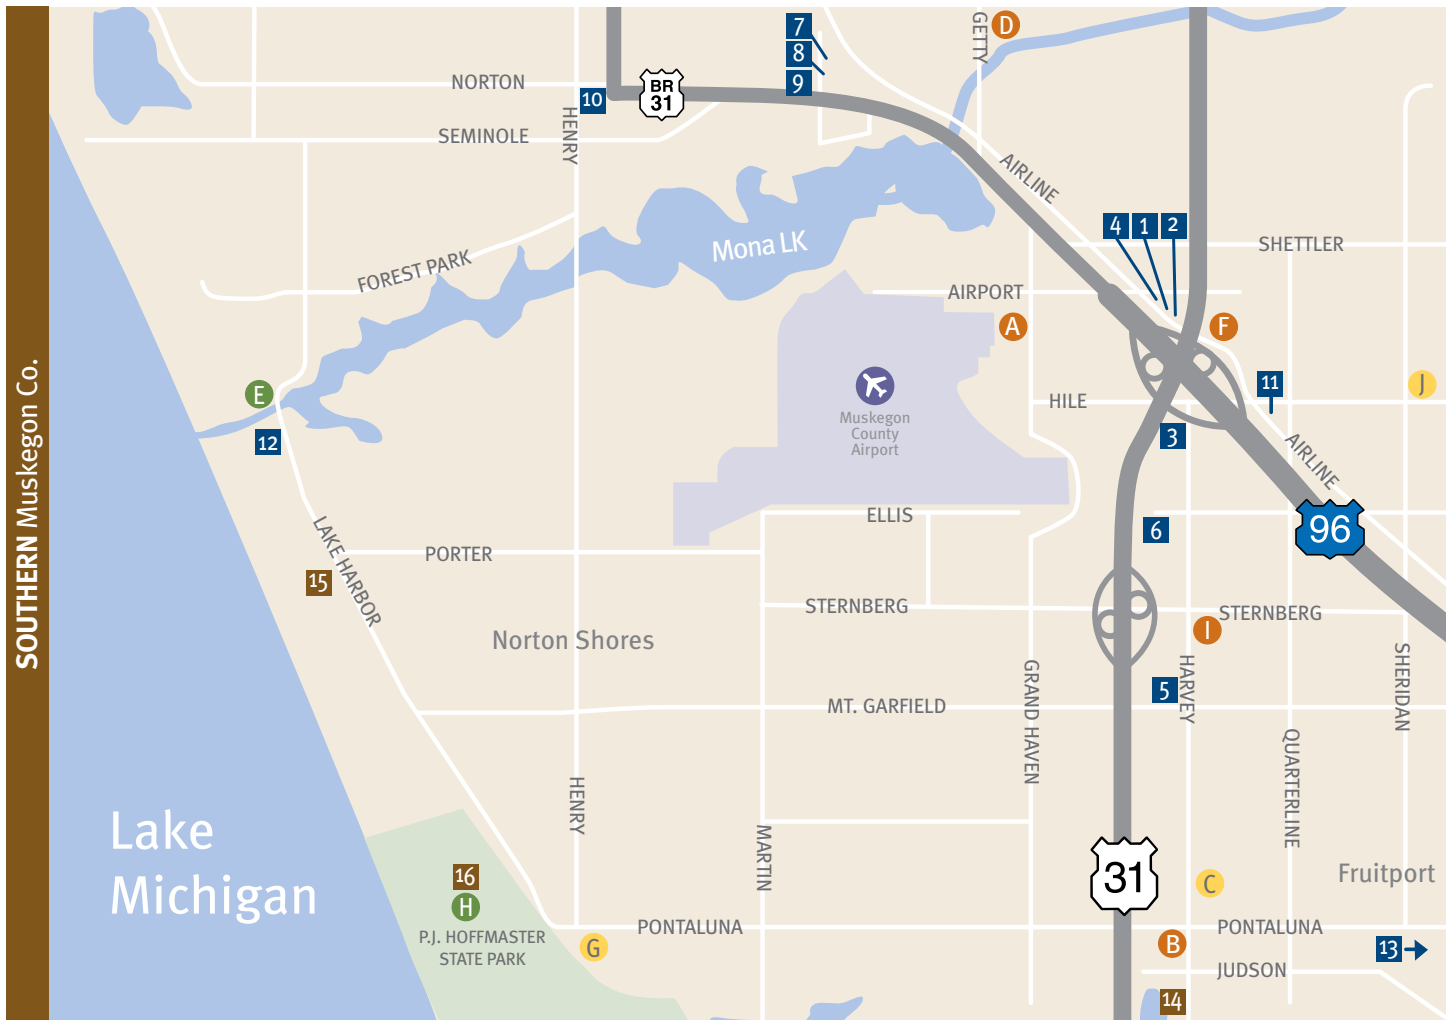

**Muskegon**  
a Lake Michigan must

**SOUTHERN Muskegon County Map**  
(includes Accommodations & Attractions)

**Accommodations Key**

- Hotels & Motels
- Resorts & Lodges
- Bed & Breakfasts
- Campgrounds

**Attraction Key**

- Parks & Beaches
- Attractions
- Golf Courses
- Museums & Light Houses
- Trail Systems
- Visitor Information

**Hotels & Motels**

- 1 Alpine Motel
- 2 Airline Motel
- 3 Baymont Inn & Suites
- 4 Bel-Aire Motel
- 5 Fairfield Inn & Suites
- 6 Hampton Inn
- 7 Heights Motel
- 8 Muskegon Super 8
- 9 Red Roof Inn
- 10 Seaway Motel
- 11 Whitlow's El Royal Motel

**Resorts & Lodges**

- 12 Maranatha Christian Conference & Retreat

**Bed & Breakfasts**

- 13 Village Park B&B

**Campgrounds**

- 14 Lake Fran Campground
- 15 Muskegon Elks
- 16 P.J. Hoffmaster State Park

**Attractions**

- A Cinema Carousel
- B Craig's Cruisers
- C Fruitport Golf Club
- D Getty 4 Drive-In Theatre
- E Lake Harbor Park
- F Lakeshore Sports Centre
- G Oak Ridge Golf Course
- H P.J. Hoffmaster State Park (Gillette Visitor Center)
- I The Lakes Mall
- J Westwind Golf Course