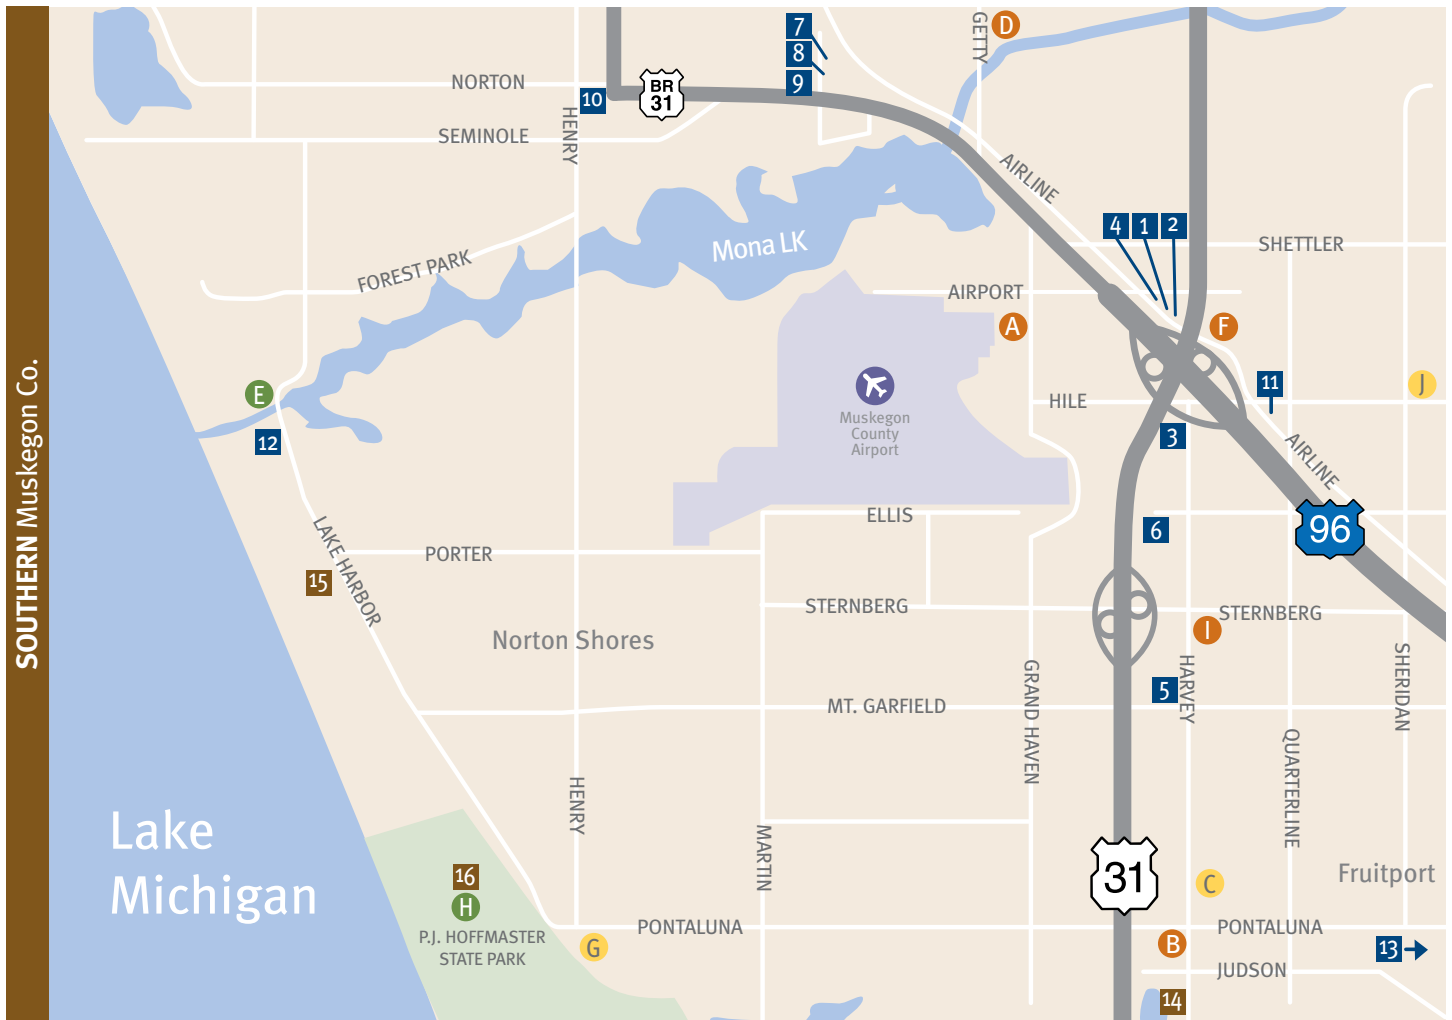

Muskegon
a Lake Michigan must

SOUTHERN Muskegon County Map (includes Accommodations & Attractions)

Accommodations Key

- Hotels & Motels
- Resorts & Lodges
- Bed & Breakfasts
- Campgrounds

Attraction Key

- Parks & Beaches
- Attractions
- Golf Courses
- Museums & Light Houses
- Trail Systems
- Visitor Information

Hotels & Motels

- 1 Alpine Motel
- 2 Airline Motel
- 3 Baymont Inn & Suites
- 4 Bel-Aire Motel
- 5 Fairfield Inn & Suites
- 6 Hampton Inn
- 7 Heights Motel
- 8 Muskegon Super 8
- 9 Red Roof Inn
- 10 Seaway Motel
- 11 Whitlow's El Royal Motel

Resorts & Lodges

- 12 Maranatha Bible Conference

Bed & Breakfasts

- 13 Village Park B&B

Campgrounds

- 14 Lake Fran Campground
- 15 Muskegon Elks
- 16 P.J. Hoffmaster State Park

Attractions

- A Cinema Carousel
- B Craig's Cruisers
- C Fruitport Golf Club
- D Getty 4 Drive-In Theatre
- E Lake Harbor Park
- F Lakeshore Sports Centre
- G Oak Ridge Golf Course
- H P.J. Hoffmaster State Park (Gillette Visitor Center)
- I The Lakes Mall
- J Westwind Golf Course