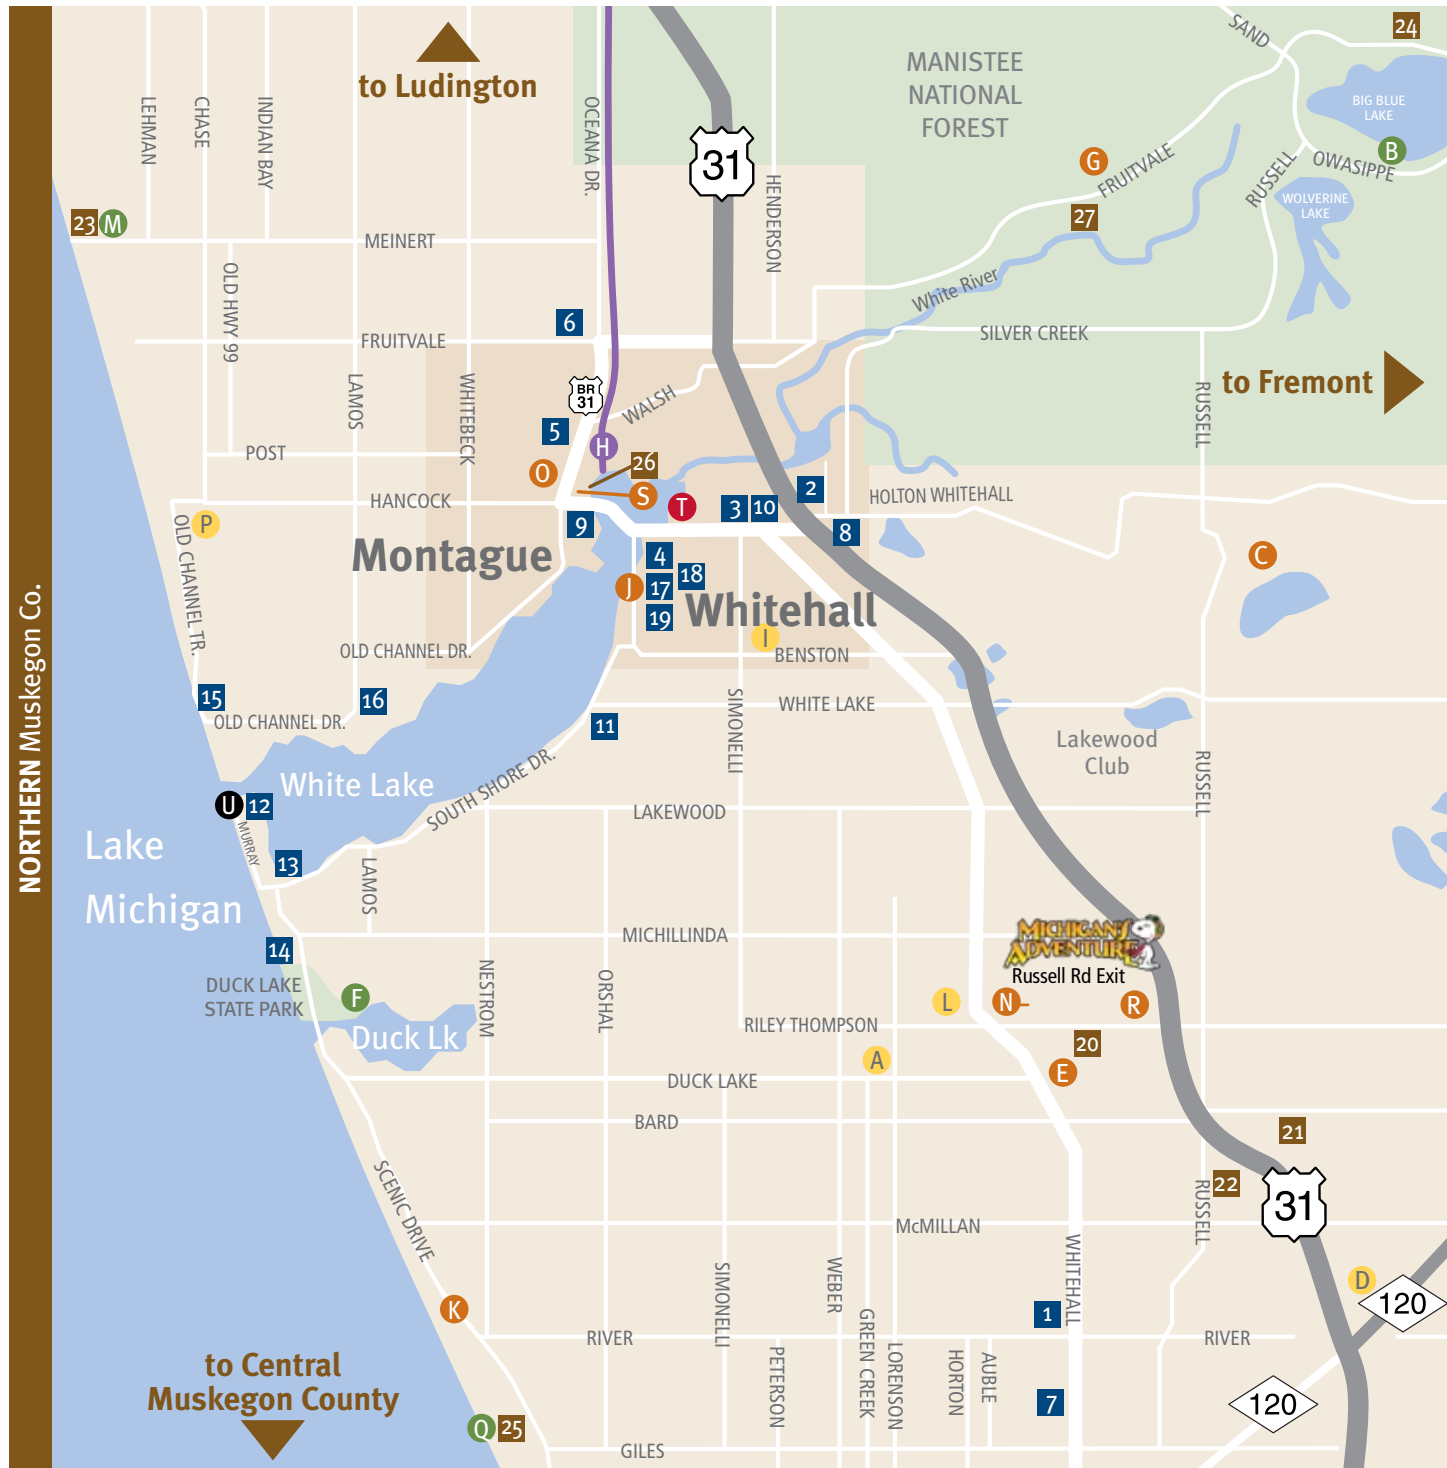

NORTHERN Muskegon County Map

(includes Accommodations & Attractions)

NORTHERN Muskegon County Map

- Accommodations Key**

 - Hotels & Motels
 - Resorts & Lodges
 - Bed & Breakfasts
 - Campgrounds

Attraction Key

 - Parks & Beaches
 - Attractions
 - Golf Courses
 - Museums & Light Houses
 - Trail Systems
 - Visitor Information

Hotels & Motels

 - 1 Bear's Den Motel
 - 2 Comfort Inn of Whitehall
 - 3 Lake Land Motel
 - 4 Maple Tree Inn
 - 5 Montague Mountain Inn
 - 6 Montgomery Inn & Suites
 - 7 Pines Motel
 - 8 Ramada Inn of Whitehall
 - 9 Weathervane Inn
 - 10 Whitehall Super 8 Motel

 - 17 Cocoa Cottage Bed & Breakfast
 - 18 A Finch Nest Bed & Breakfast
 - 19 White Swan Inn B&B

Campgrounds

 - 20 Duck Creek RV Resort
 - 21 KOA Campground
 - 22 Lake Sch-Nepp-A-Ho
 - 23 Meinert County Park
 - 24 Oak Knoll Campground
 - 25 Pioneer County Park
 - 26 Trailway Campground
 - 27 White River Campground

Montague/Whitehall Downtown Detail Map