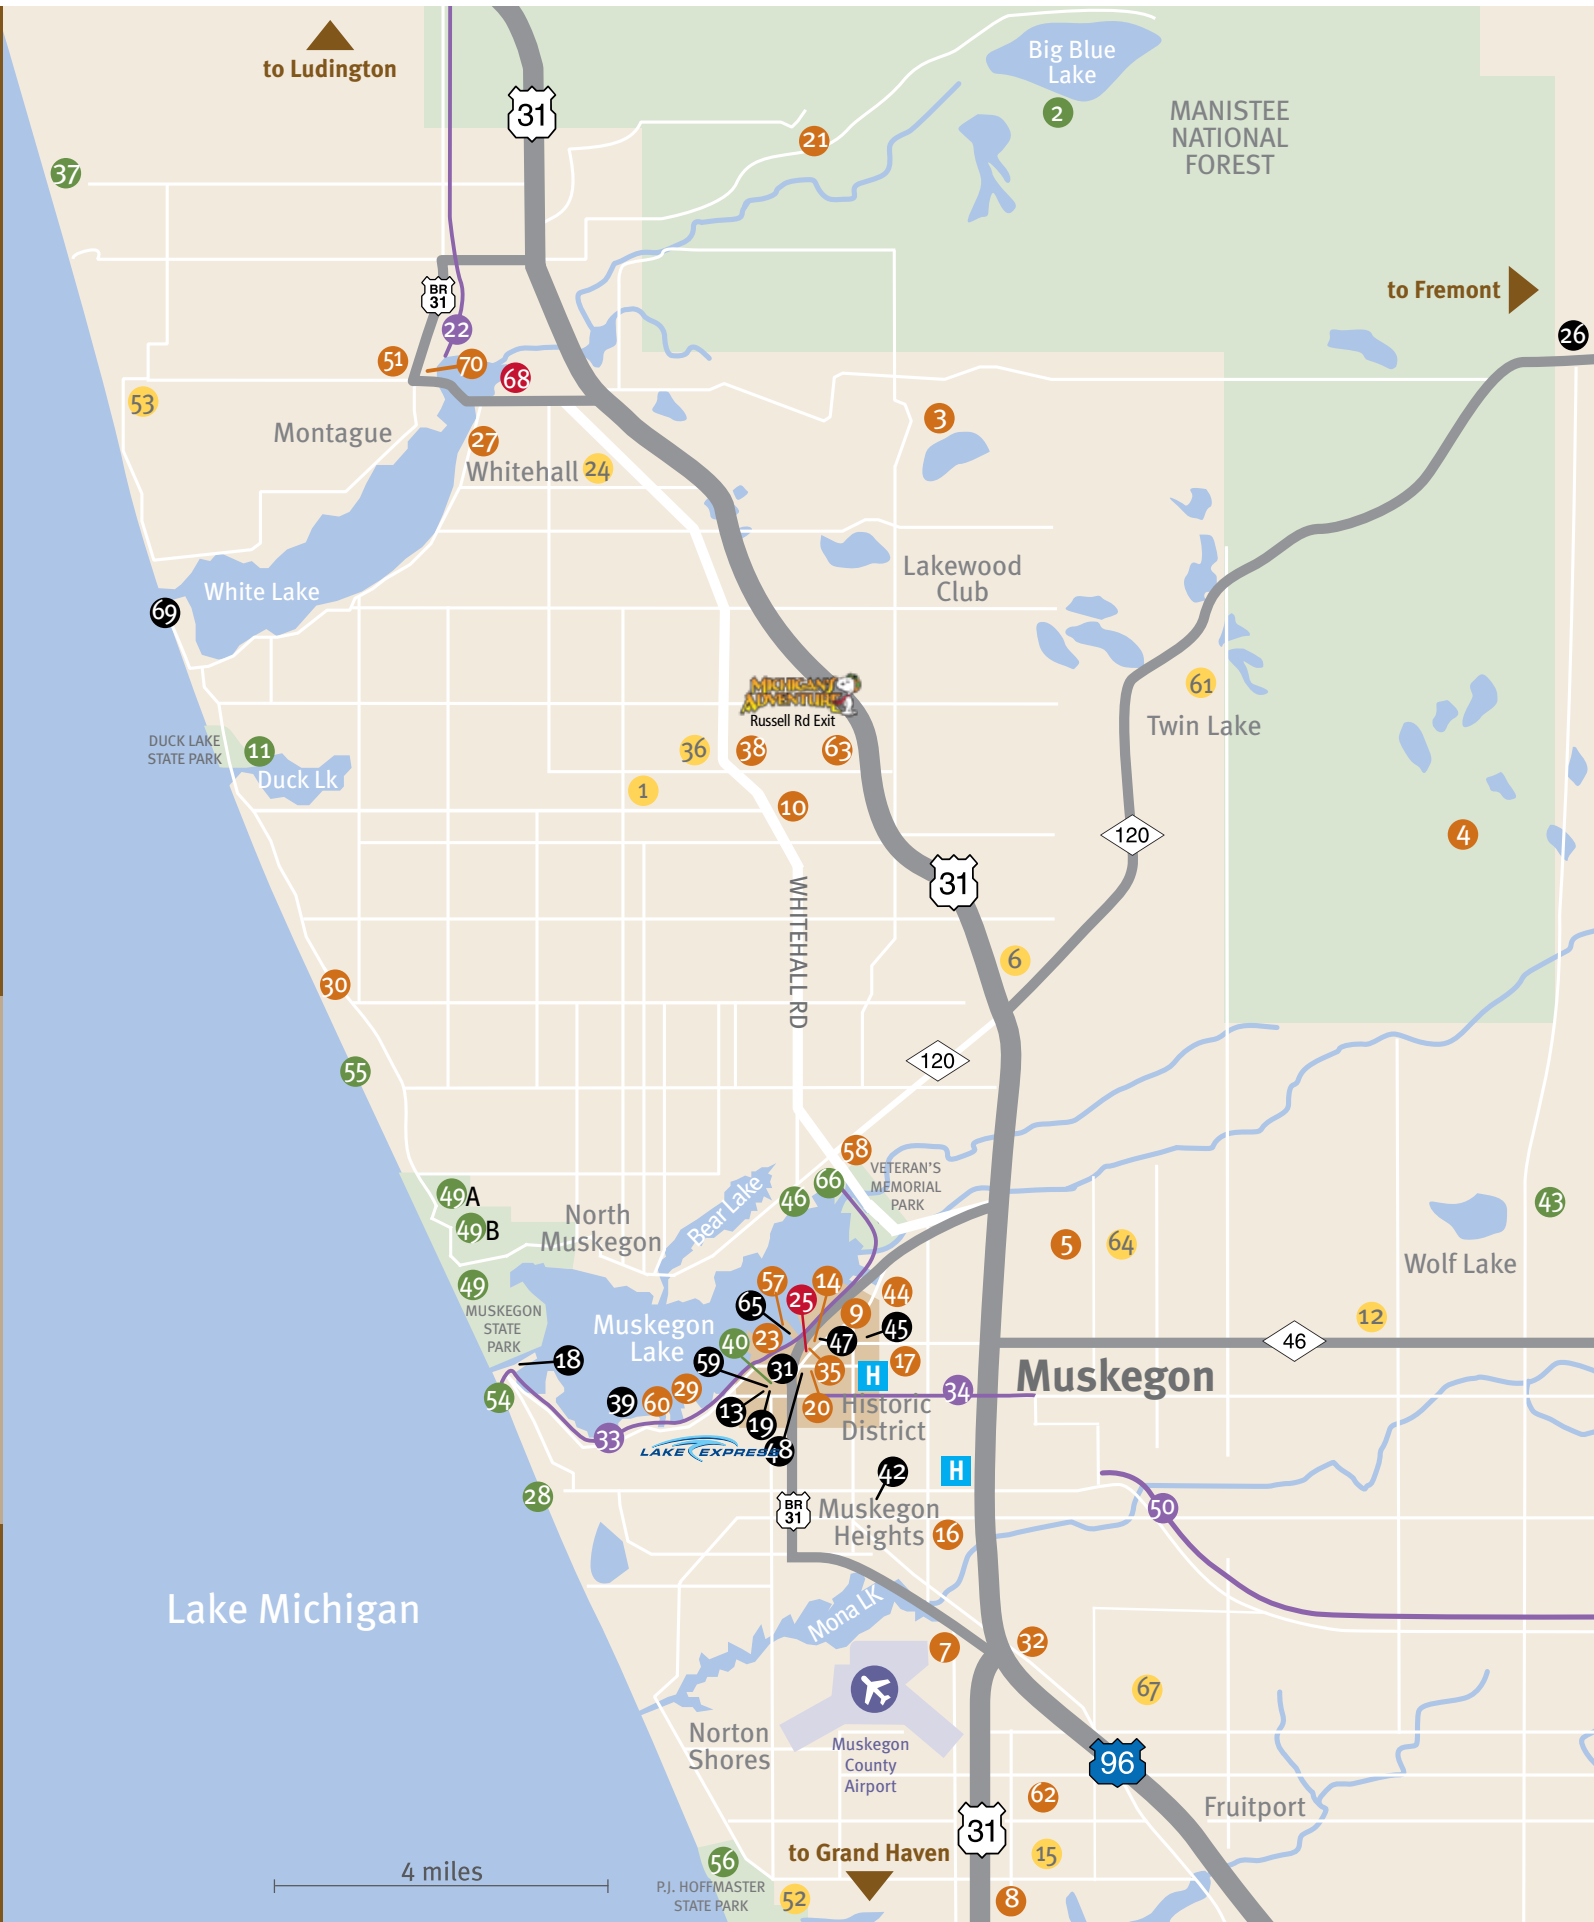

NORTHERN Muskegon Co.

CENTRAL Muskegon Co.

SOUTHERN Muskegon Co.

Muskegon Attractions Map

a Lake Michigan must

Map Key

- Parks & Beaches
- Attractions
- Golf Courses
- Museums & Light Houses
- Trail Systems
- Visitor Information
- H Hospitals